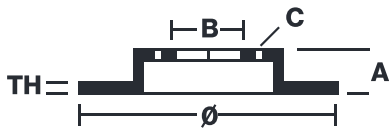

168B407D6

The 168B407D6 brake disc is synonymous with reliability

- ✓ OE-equivalent
- ✓ Brembo quality
- ✓ Safety
- ✓ Performance
- ✓ Durability
- ✓ Sports driving

Technical specifications

Diameter \emptyset	Thickness (TH)	Number of holes
305 mm	5 mm	5
Hole diameter	Centering (B)	Brake disc type
14 mm	181 mm	Fixed
Surface width	Holes fixing (C)	
	14 mm	
Units per box		
1		