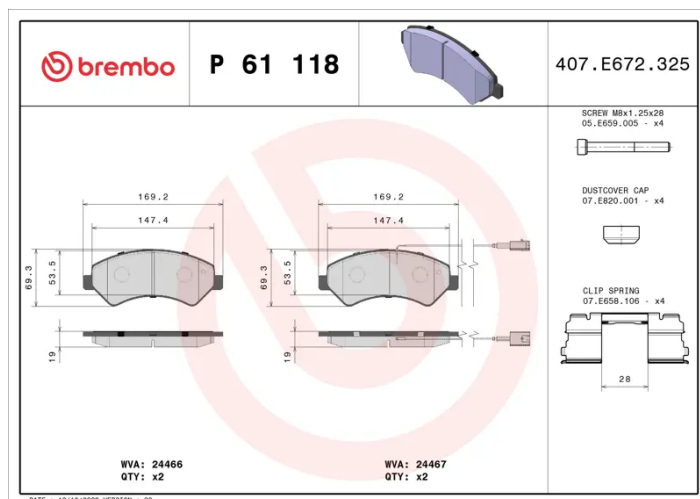

BRAKE PAD

P 61 118

The P 61 118 brake pad is synonymous with reliability

The Brembo brake pad guarantees ultimate safety when braking thanks to the use of more than 100 different compounds, designed according to the type of vehicle and use. Stopping distances reduced to a minimum, maximum driving comfort and silent operation are the most important features of Brembo materials. Brembo brake pads are supplied together with an extensive range of accessories and assembly kits for professional-standard installation.

- ✓ OE-equivalent
- ✓ Brembo quality
- ✓ ECE-R90 certificate
- ✓ Safety
- ✓ Performance
- ✓ Comfort
- ✓ With accessories

Technical specifications

EAN code 8020584110744	Axle Front	Thickness 19 mm
Width 169 mm	Height 69 mm	Braking system Brembo
Wear indicator Electric	WVA number 24466,24467	Accessories With accessories With anti-squeal shim