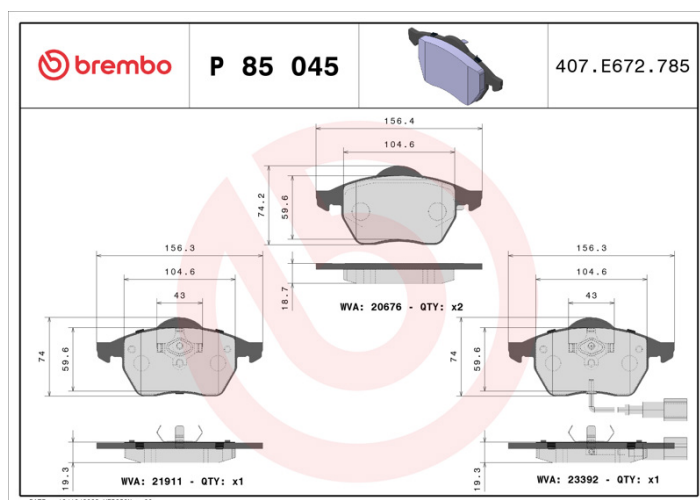

BRAKE PAD

P 85 045

The P 85 045 brake pad is synonymous with reliability

The Brembo brake pad guarantees ultimate safety when braking thanks to the use of more than 100 different compounds, designed according to the type of vehicle and use. Stopping distances reduced to a minimum, maximum driving comfort and silent operation are the most important features of Brembo materials. Brembo brake pads are supplied together with an extensive range of accessories and assembly kits for professional-standard installation.

- ✓ OE-equivalent
- ✓ Brembo quality
- ✓ ECE-R90 certificate
- ✓ Safety
- ✓ Performance
- ✓ Comfort

Technical specifications

EAN code	Axle	Thickness
8020584058480	Front	21 mm
Width	Height	Braking system
157 mm	74 mm	Teves
Wear indicator	WVA number	Accessories
Electric	23392,21911,20676	With piston clip