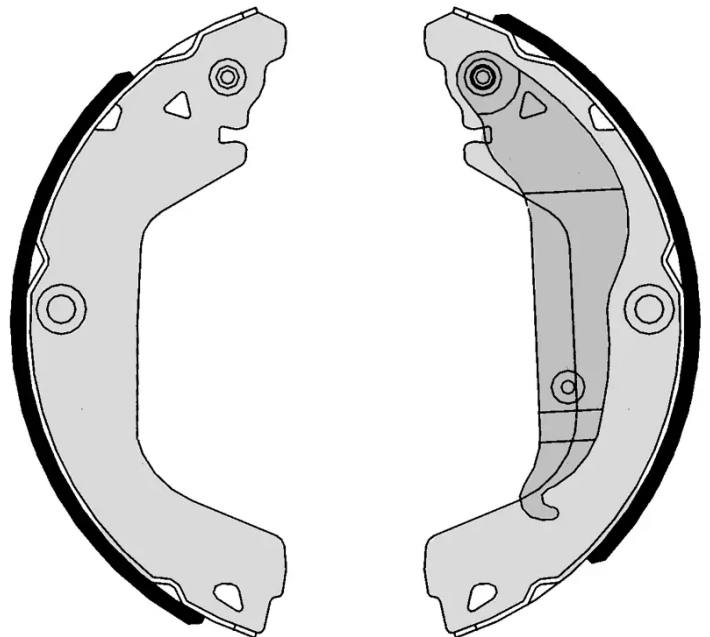

SHOE

S 10 521

The S 10 521 brake shoe is synonymous with reliability

Brembo brake shoes of original equipment quality guarantee the safe and reliable performance of your drum braking system. All Brembo brake shoes are accompanied by a ECE-R90 homologation certificate.

- ✓ OE-equivalent
- ✓ Brembo quality
- ✓ ECE-R90 certificate
- ✓ Safety
- ✓ Durability

Technical specifications

EAN code
8432509663288

Rear

Diameter
254 mm

Width
41 mm

Parking brake lever
With handbrake
lever