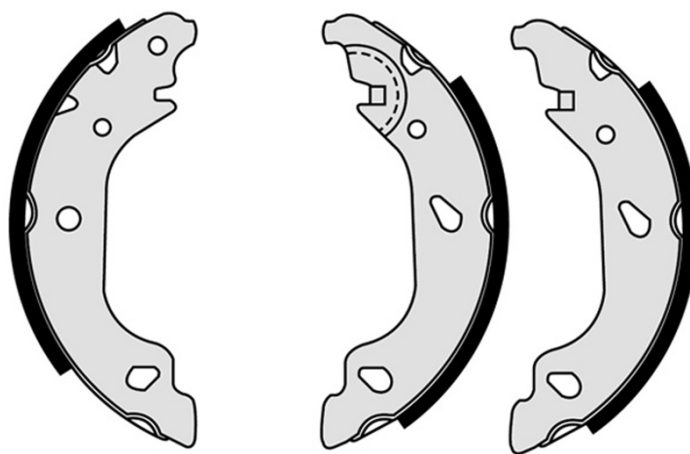

Technical specifications

EAN code
8432509640227

Rear

Diameter
180 mm

Width
30 mm

Braking system
AP Lockheed

Parking brake lever
With accessories