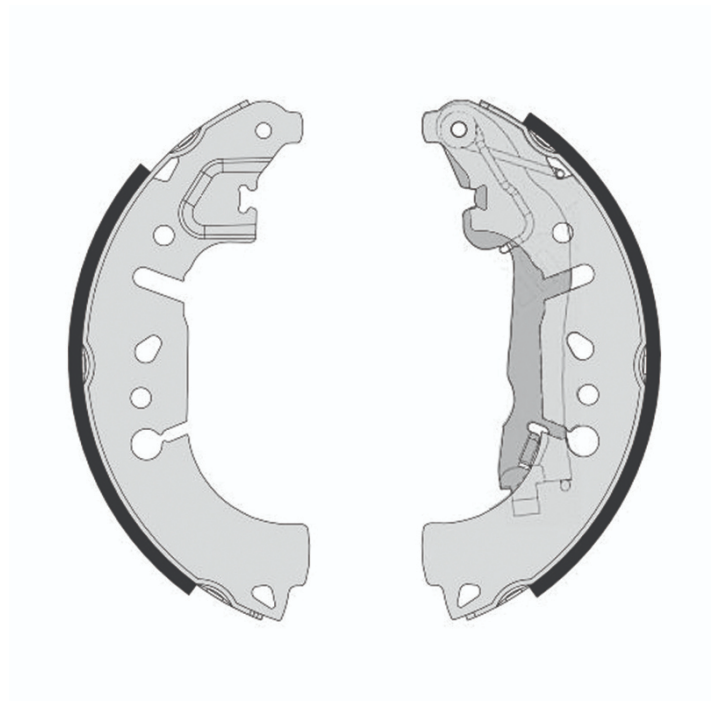

SHOE

S 23 580

The S 23 580 brake shoe is synonymous with reliability

Brembo brake shoes of original equipment quality guarantee the safe and reliable performance of your drum braking system. All Brembo brake shoes are accompanied by a ECE-R90 homologation certificate.

- ✓ OE-equivalent
- ✓ Brembo quality
- ✓ ECE-R90 certificate
- ✓ Safety
- ✓ Durability

Technical specifications

| | | |
|---------------|----------------------|----------|
| EAN code | Rear | Diameter |
| 8432509658093 | | 228 mm |
| Width | Parking brake lever | |
| 42 mm | With handbrake lever | |