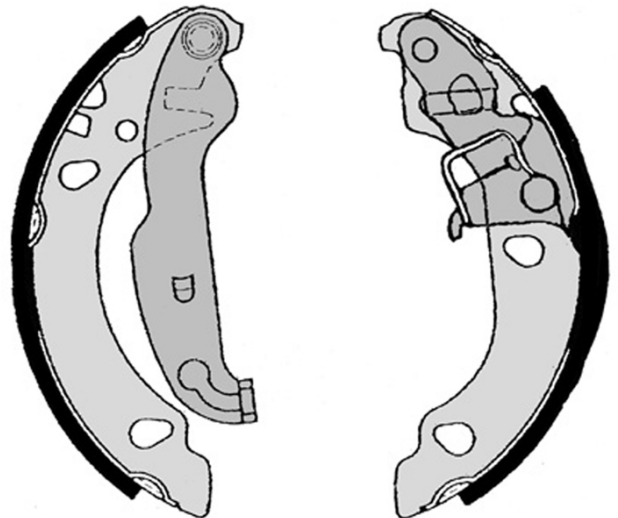

SHOE

S 24 530

The S 24 530 brake shoe is synonymous with reliability

Brembo brake shoes of original equipment quality guarantee the safe and reliable performance of your drum braking system. All Brembo brake shoes are accompanied by a ECE-R90 homologation certificate.

- ✓ OE-equivalent
- ✓ Brembo quality
- ✓ ECE-R90 certificate
- ✓ Safety
- ✓ Durability

Technical specifications

EAN code
8432509641095

Rear

Diameter
180 mm

Width
32 mm

Braking system
AP Lockheed

Parking brake lever
With handbrake lever