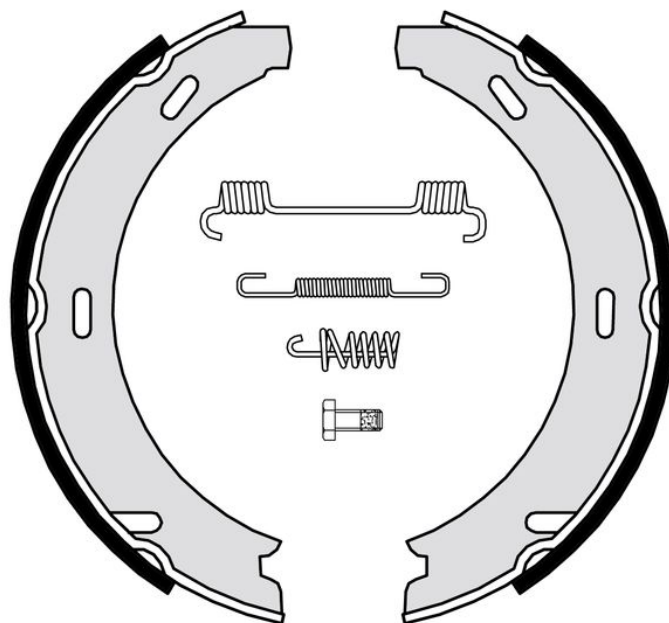

Technical specifications

EAN code
8432509641965

Rear

Diameter
164 mm

Width
25 mm

Braking system
TRW

Parking brake lever
With accessories

Type
Parking brake