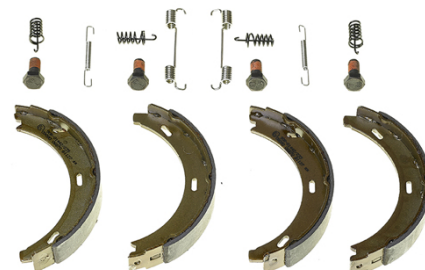

SHOE

S 50 507

The S 50 507 brake shoe is synonymous with reliability

Brembo brake shoes of original equipment quality guarantee the safe and reliable performance of your drum braking system. All Brembo brake shoes are accompanied by a ECE-R90 homologation certificate.

- ✓ OE-equivalent
- ✓ Brembo quality
- ✓ ECE-R90 certificate
- ✓ Safety
- ✓ Durability
- ✓ With accessories

Technical specifications

EAN code
8432509641965

Rear

Diameter
164 mm

Width
25 mm

Braking system
TRW

Parking brake lever
With accessories

Type
Parking brake

COMPATIBLE VEHICLES

COMPATIBLE OE PART NUMBERS

1404200420 MERCEDES-BENZ

1404200820 MERCEDES-BENZ

1404200920 MERCEDES-BENZ

2104200320 MERCEDES-BENZ