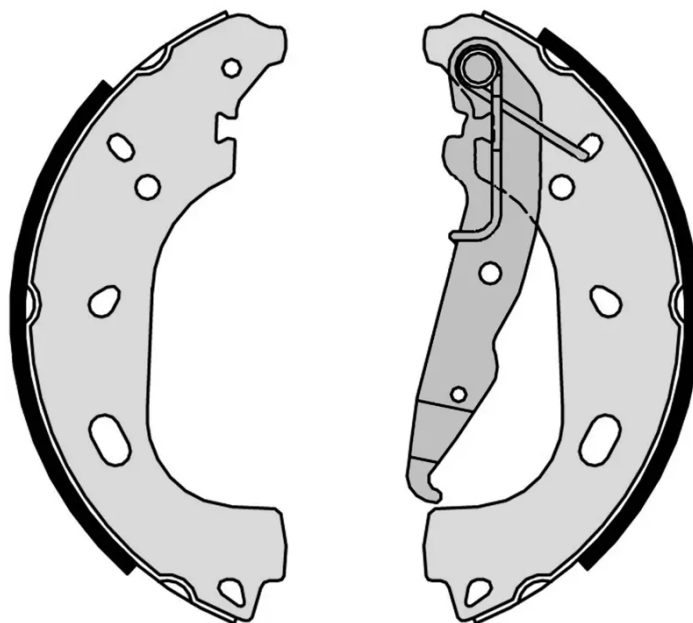

SHOE

S 59 532

The S 59 532 brake shoe is synonymous with reliability

Brembo brake shoes of original equipment quality guarantee the safe and reliable performance of your drum braking system. All Brembo brake shoes are accompanied by a ECE-R90 homologation certificate.

- ✓ OE-equivalent
- ✓ Brembo quality
- ✓ ECE-R90 certificate
- ✓ Safety
- ✓ Durability

Technical specifications

EAN code
8432509663318

Rear

Diameter
230 mm

Width
40 mm

Braking system
AP Lockheed

Parking brake lever
With handbrake lever