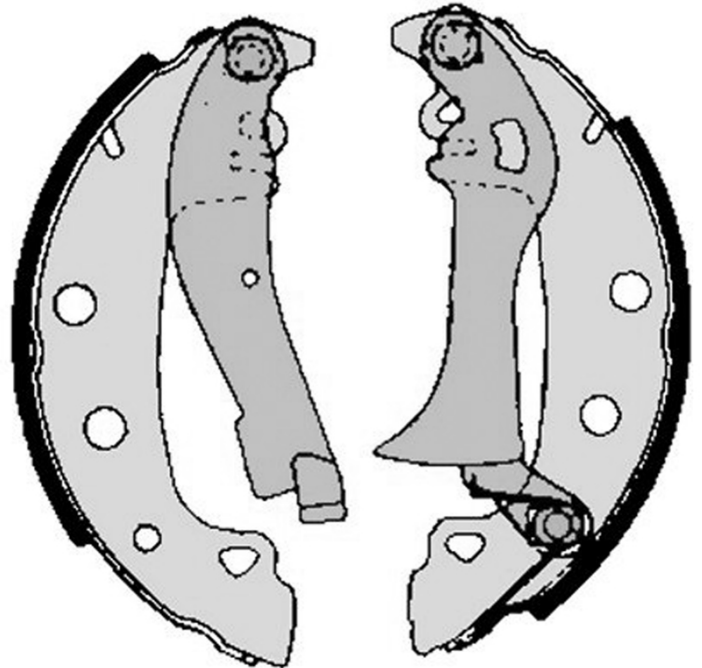

SHOE

S 68 530

The S 68 530 brake shoe is synonymous with reliability

Brembo brake shoes of original equipment quality guarantee the safe and reliable performance of your drum braking system. All Brembo brake shoes are accompanied by a ECE-R90 homologation certificate.

- ✓ OE-equivalent
- ✓ Brembo quality
- ✓ ECE-R90 certificate
- ✓ Safety
- ✓ Durability

Technical specifications

EAN code
8432509643501

Rear

Diameter
229 mm

Width
42 mm

Braking system
Bendix

Parking brake lever
With handbrake lever