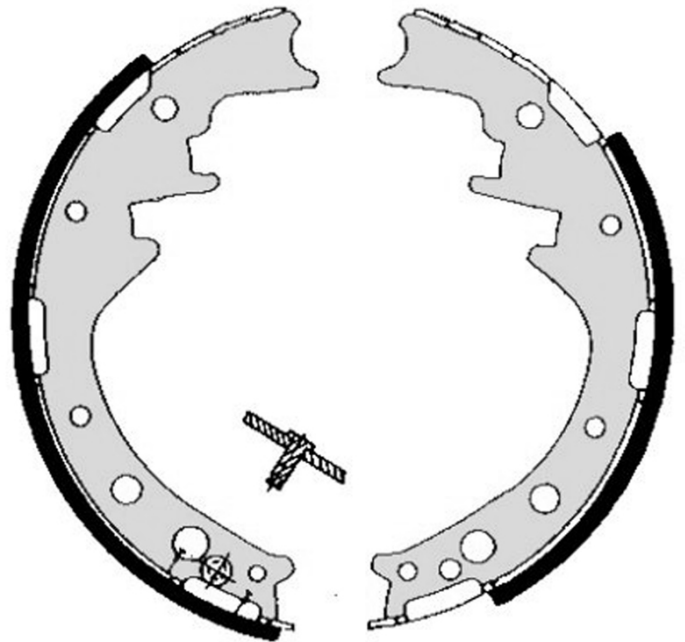

Technical specifications

EAN code
8432509644317

Rear

Diameter
254 mm

Width
58 mm

Braking system
Akebono

Parking brake lever
With accessories