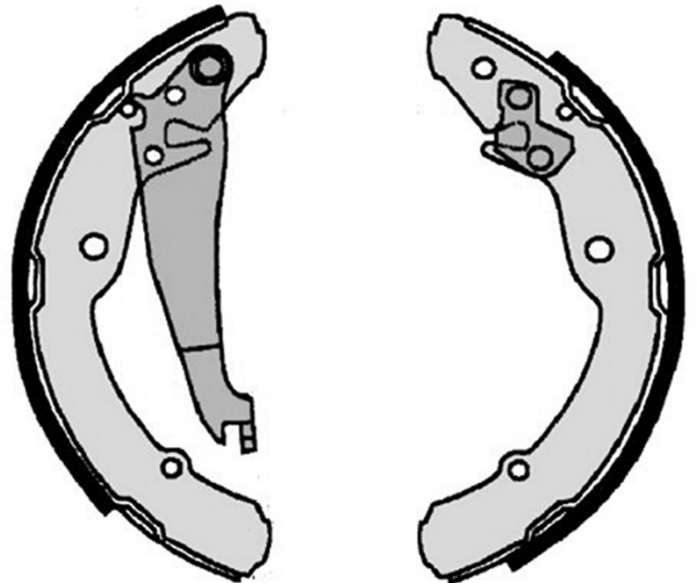

SHOE

S 85 516

The S 85 516 brake shoe is synonymous with reliability

Brembo brake shoes of original equipment quality guarantee the safe and reliable performance of your drum braking system. All Brembo brake shoes are accompanied by a ECE-R90 homologation certificate.

- ✓ OE-equivalent
- ✓ Brembo quality
- ✓ ECE-R90 certificate
- ✓ Safety
- ✓ Durability

Technical specifications

EAN code
8432509645079

Rear

Diameter
230 mm

Width
32 mm

Braking system
ATE

Parking brake lever
With handbrake
lever