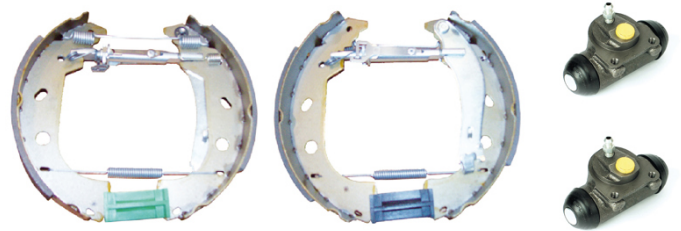

## SHOE KIT K 23 045

The K 23 045 shoe kit is synonymous with reliability

The Brembo Kit & Fit is the ideal solution for the maintenance of drum brakes: everything you need for quick and efficient servicing is supplied in a single pre-assembled package, all with guaranteed Brembo quality. The kit contains all the components necessary for drum brake maintenance: shoes, brake wheel cylinders, springs, lubricant, and fixing kit.

### Technical specifications

EAN code	Axle	Diameter
<b>8020584077269</b>	<b>Rear</b>	<b>229 mm</b>
Width	Master cylinder diameter	Type of assembly
<b>42 mm</b>	<b>21 mm</b>	<b>Pre-assembled</b>
Braking system	Brake proportioning valve	
<b>AP Lockheed</b>		