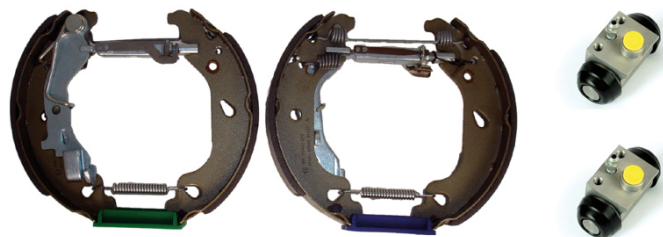

## SHOE KIT K 23 047

The K 23 047 shoe kit is synonymous with reliability

The Brembo Kit & Fit is the ideal solution for the maintenance of drum brakes: everything you need for quick and efficient servicing is supplied in a single pre-assembled package, all with guaranteed Brembo quality. The kit contains all the components necessary for drum brake maintenance: shoes, brake wheel cylinders, springs, lubricant, and fixing kit.

### Technical specifications

EAN code	Axle	Diameter
<b>8020584075371</b>	<b>Rear</b>	<b>180 mm</b>
Width	Master cylinder diameter	Type of assembly
<b>30 mm</b>	<b>21 mm</b>	<b>Pre-assembled</b>
Braking system	Brake proportioning valve	
<b>AP Lockheed</b>		