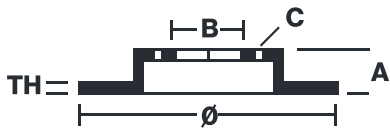

Technical specifications

EAN code	Axle	Diameter Ø
8020584216316	Rear	233 mm
Thickness (TH)	Height (A)	Number of holes (C)
9 mm	78 mm	4
Brake disc type	Centering (B)	Min. thickness
Solid	40 mm	7,8 mm

COMPATIBLE VEHICLES

COMPATIBLE OE PART NUMBERS

60750518	ALFA ROMEO
795035	ALFA ROMEO
795036	ALFA ROMEO