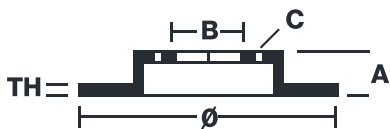

### Technical specifications

EAN code	Axle	Diameter Ø
<b>8020584256916</b>	<b>Front</b>	<b>261</b> mm
Thickness (TH)	Height (A)	Number of holes (C)
<b>11</b> mm	<b>52</b> mm	<b>4</b>
Brake disc type	Centering (B)	Min. thickness
<b>Solid</b>	<b>72</b> mm	<b>9</b> mm