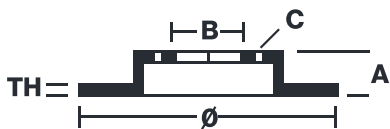

BRAKE DISC

08.2793.20

The **08.2793.20** brake disc is synonymous with reliability

The Brembo brake disc is fully interchangeable with an Original Equipment brake disc. The control of the entire production cycle allows Brembo to offer brake discs with outstanding performance levels, reliability, durability and comfort in all conditions of use. All Brembo brake discs are accompanied by the ECE-R90 homologation.

- ✓ OE-equivalent
- ✓ Brembo quality
- ✓ ECE-R90 certificate
- ✓ Safety

Technical specifications

EAN code	Axle	Diameter Ø
8020584279328	Front	258 mm
Thickness (TH)	Height (A)	Number of holes (C)
10 mm	21 mm	6
Brake disc type	Centering (B)	Min. thickness
Solid	62 mm	8 mm