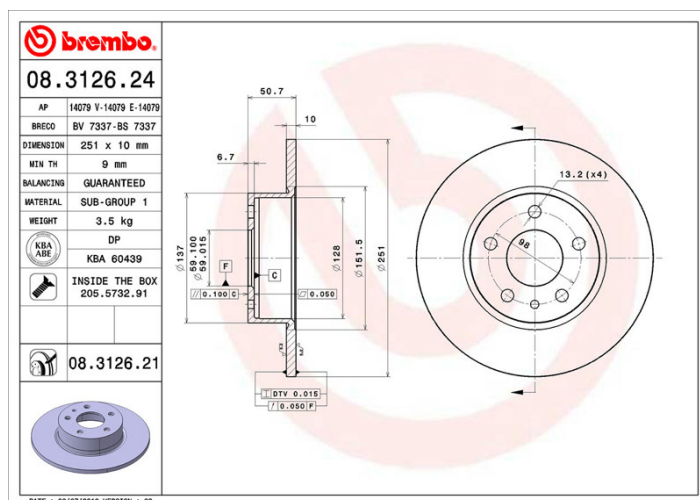

### Technical specifications

EAN code  
**8020584013441**

Axle  
**Rear**

Diameter  $\varnothing$   
**251 mm**

Thickness (TH)  
**10 mm**

Height (A)  
**51 mm**

Number of holes (C)  
**5**

Brake disc type  
**Solid**

Centering (B)  
**59 mm**

Min. thickness  
**9 mm**

Tightening torque  
**98 Nm**