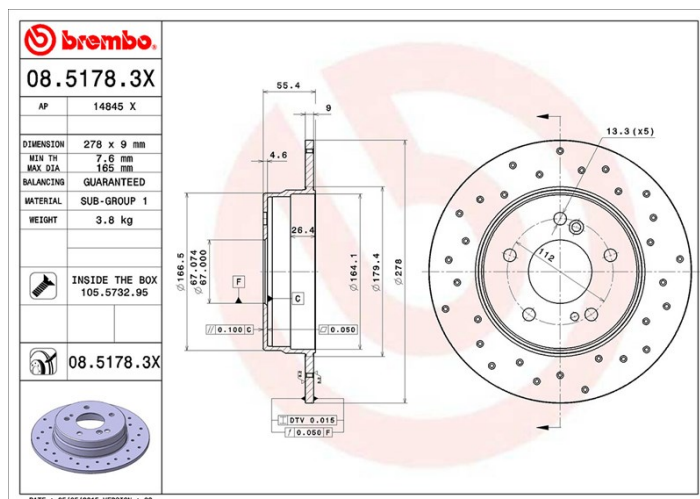

- ✓ Brembo quality
- ✓ ECE-R90 certificate
- ✓ Performance
- ✓ Sports driving
- ✓ Sporty look
- ✓ Anti-corrosion
- ✓ Fastening screws

Technical specifications

EAN code
8020584215234

Axle
Rear

Diameter \varnothing
278 mm

Thickness (TH)
9 mm

Height (A)
55 mm

Number of holes (C)
5

Brake disc type
Solid

Centering (B)
67 mm

Min. thickness
7,6 mm

Tightening torque
110 Nm

COMPATIBLE VEHICLES