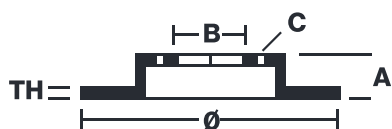

BRAKE DISC XTRA

08.5178.3X

The 08.5178.3X Xtra brake disc is synonymous with reliability

The Brembo Xtra brake disc features holes on the braking surface. The holes are designed to improve the cooling of the braking system, to generate greater fading resistance and grip in the initial stages of braking. The sports look is also enhanced by the presence of the UV paint.

- ✓ Brembo quality
- ✓ ECE-R90 certificate
- ✓ Performance
- ✓ Sports driving
- ✓ Sporty look
- ✓ Anti-corrosion
- ✓ Fastening screws

Technical specifications

EAN code
8020584215234

Axle
Rear

Diameter \varnothing
278 mm