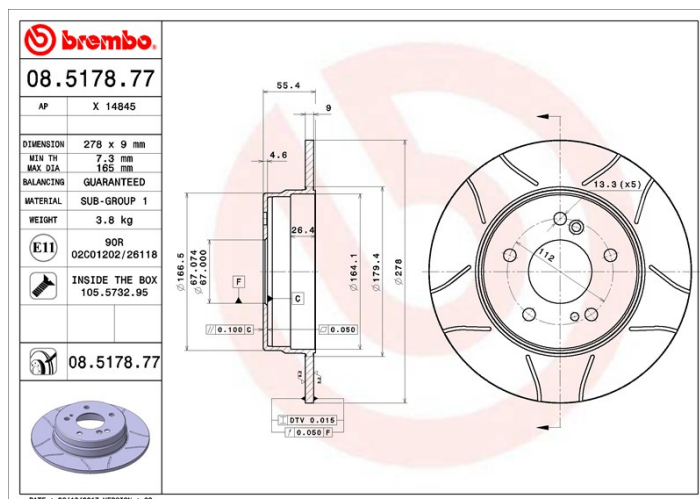

### Technical specifications

EAN code  
**8020584517871**

Axle  
**Rear**

Diameter  $\varnothing$   
**278 mm**

Thickness (TH)  
**9 mm**

Height (A)  
**55 mm**

Number of holes (C)  
**5**

Brake disc type  
**Solid**

Centering (B)  
**67 mm**

Min. thickness  
**7,3 mm**

Tightening torque  
**110 Nm**

COMPATIBLE VEHICLES