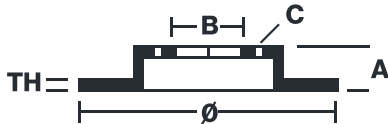

Technical specifications

EAN code 8020584018132	Axle Rear	Diameter $\emptyset$ 230 mm
Thickness (TH) 9 mm	Height (A) 40 mm	Number of holes (C) 5
Brake disc type Solid	Centering (B) 65 mm	Min. thickness 7 mm
Tightening torque 120 Nm		

08.7165.14 AP 14699 V-14699 E 14699 BRECO BV 7553-BS 7553 DIMENSION 230 x 9 mm MIN TH 7 mm BALANCING GUARANTEED MATERIAL SUB-GROUP 1 WEIGHT 2.6 kg KBA ABS DP KBA 60439 INSIDE THE BOX 205.5886.21 08.7165.11			
		DATE : 08/01/2014 VERSION : 00	

COMPATIBLE VEHICLES