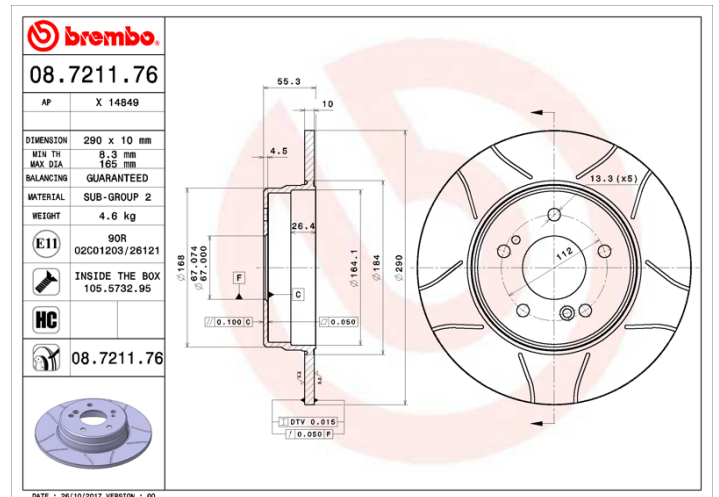

BRAKE DISC MAX

08.7211.76

The **08.7211.76 Max** brake disc is synonymous with reliability

The Brembo Max brake disc features grooves on the braking surface. The special shape of the grooves generates greater fading resistance and constant renewal of friction material, quickly restoring optimum braking conditions. The UV paint completes the sporty look.

- ✓ Brembo quality
- ✓ ECE-R90 certificate
- ✓ Performance
- ✓ Sports driving
- ✓ Sporty look
- ✓ High carbon
- ✓ Anti-corrosion
- ✓ Fastening screws

Technical specifications

EAN code 8020584721179	Axle Rear	Diameter Ø 290 mm
Thickness (TH) 10 mm	Height (A) 55 mm	Number of holes (C) 5
Brake disc type Solid	Centering (B) 67 mm	Min. thickness 8,3 mm
Tightening torque 110 Nm		