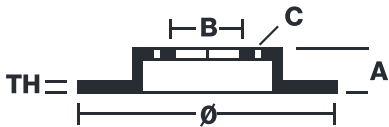

BRAKE DISC MAX

08.7211.76

The **08.7211.76 Max** brake disc is synonymous with reliability

The Brembo Max brake disc features grooves on the braking surface. The special shape of the grooves generates greater fading resistance and constant renewal of friction material, quickly restoring optimum braking conditions. The UV paint completes the sporty look.

- ✓ Brembo quality
- ✓ ECE-R90 certificate
- ✓ Performance
- ✓ Sports driving
- ✓ Sporty look
- ✓ High carbon
- ✓ Anti-corrosion
- ✓ Fastening screws

Technical specifications

EAN code 8020584721179	Axle Rear	Diameter Ø 290 mm
Thickness (TH) 10 mm	Height (A) 55 mm	Number of holes (C) 5
Brake disc type Solid	Centering (B) 67 mm	Min. thickness 8,3 mm
Tightening torque 110 Nm		