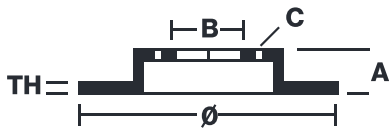

BRAKE DISC MAX

08.7861.75

The 08.7861.75 Max brake disc is synonymous with reliability

The Brembo Max brake disc features grooves on the braking surface. The special shape of the grooves generates greater fading resistance and constant renewal of friction material, quickly restoring optimum braking conditions. The UV paint completes the sporty look.

- ✓ Brembo quality
- ✓ ECE-R90 certificate
- ✓ Performance
- ✓ Sports driving
- ✓ Sporty look
- ✓ Anti-corrosion
- ✓ Fastening screws

Technical specifications

EAN code
8020584014967

Axle
Rear

Diameter \varnothing
276 mm