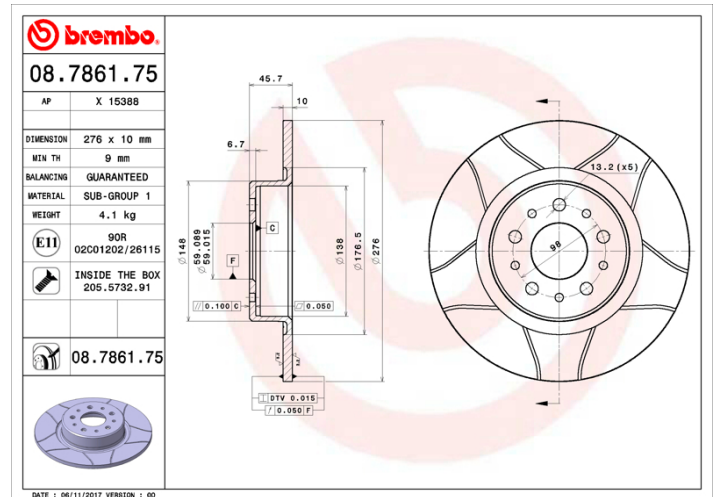

- ✓ Brembo quality
- ✓ ECE-R90 certificate
- ✓ Performance
- ✓ Sports driving
- ✓ Sporty look
- ✓ Anti-corrosion
- ✓ Fastening screws

Technical specifications

EAN code
8020584014967

Axle
Rear

Diameter \varnothing
276 mm

Thickness (TH)
10 mm

Height (A)
46 mm

Number of holes (C)
5

Brake disc type
Solid

Centering (B)
59 mm

Min. thickness
9 mm

Tightening torque
98 Nm

COMPATIBLE VEHICLES