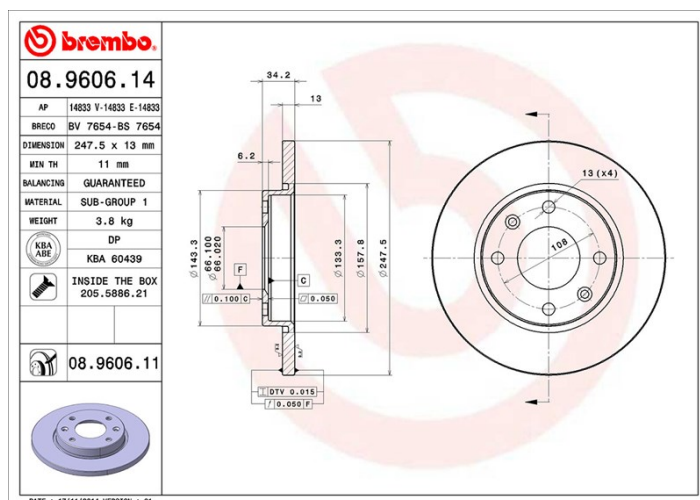

### Technical specifications

EAN code  
**8020584960615**

Axle  
**Front**

Diameter  $\varnothing$   
**247 mm**

Thickness (TH)  
**13 mm**

Height (A)  
**34 mm**

Number of holes (C)  
**4**

Brake disc type  
**Solid**

Centering (B)  
**66 mm**

Min. thickness  
**11 mm**

Tightening torque  
**90 Nm**

COMPATIBLE VEHICLES