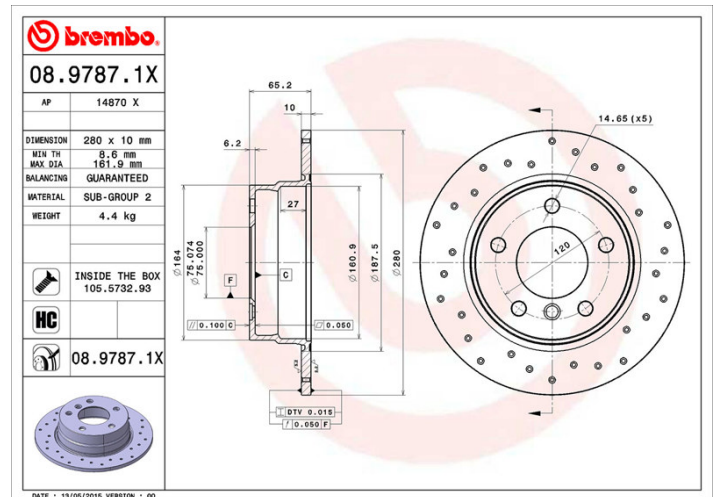

Technical specifications

EAN code 8020584212301	Axle Rear	Diameter Ø 280 mm
Thickness (TH) 10 mm	Height (A) 65 mm	Number of holes (C) 5
Brake disc type Solid	Centering (B) 75 mm	Min. thickness 8,6 mm

Tightening torque
120 Nm