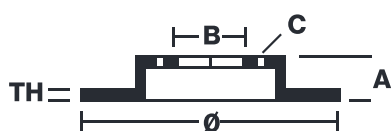

### Technical specifications

EAN code  
**8020584317013**

Axle  
**Rear**

Diameter Ø  
**282 mm**

Thickness (TH)  
**12 mm**

Height (A)  
**48,2 mm**

Number of holes (C)  
**5**

Brake disc type  
**Solid**