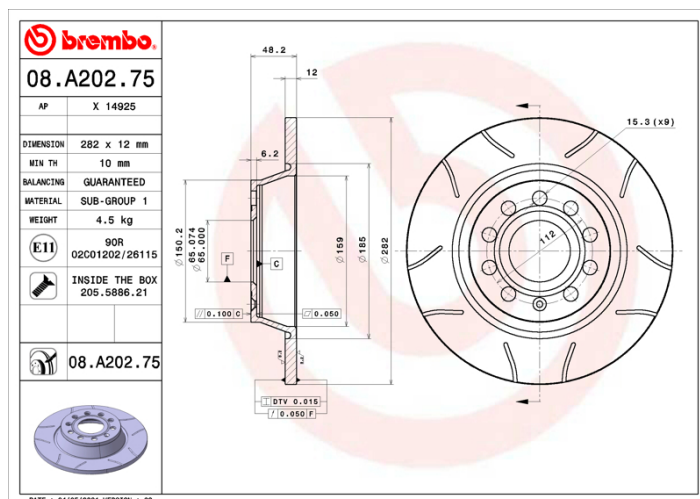

### Technical specifications

EAN code  
**8020584317013**

Axle  
**Rear**

Diameter Ø  
**282 mm**

Thickness (TH)  
**12 mm**

Height (A)  
**48,2 mm**

Number of holes (C)  
**5**

Brake disc type  
**Solid**

Centering (B)  
**65 mm**

Min. thickness  
**10 mm**

Tightening torque  
**120 Nm**

COMPATIBLE VEHICLES