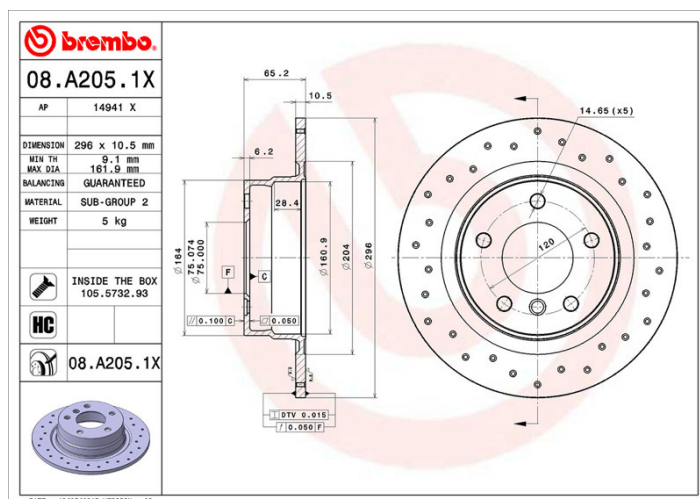

- ✓ Brembo quality
- ✓ ECE-R90 certificate
- ✓ Performance
- ✓ Sports driving
- ✓ Sporty look
- ✓ High carbon
- ✓ Anti-corrosion
- ✓ Fastening screws

Technical specifications

EAN code
8020584215319

Axle
Rear

Diameter \varnothing
296 mm

Thickness (TH)
10,5 mm

Height (A)
65 mm

Number of holes (C)
5

Brake disc type
Solid

Centering (B)
75 mm

Min. thickness
9,1 mm

Tightening torque
120 Nm