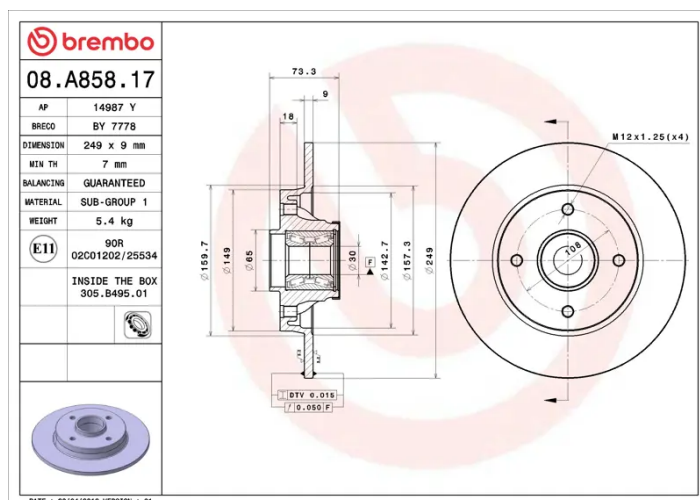

- ✓ OE-equivalent
- ✓ Brembo quality
- ✓ ECE-R90 certificate
- ✓ Safety
- ✓ Bearing kit

Technical specifications

EAN code
8020584025307

Axle
Rear

Diameter Ø
249 mm

Thickness (TH)
9 mm

Height (A)
73 mm

Number of holes (C)
4

Brake disc type
Solid

Centering (B)
30 mm

Min. thickness
7 mm

Tightening torque
90 Nm

COMPATIBLE VEHICLES

COMPATIBLE OE PART NUMBERS

1609249980	CITROËN
------------	---------

1619238780	CITROËN
------------	---------