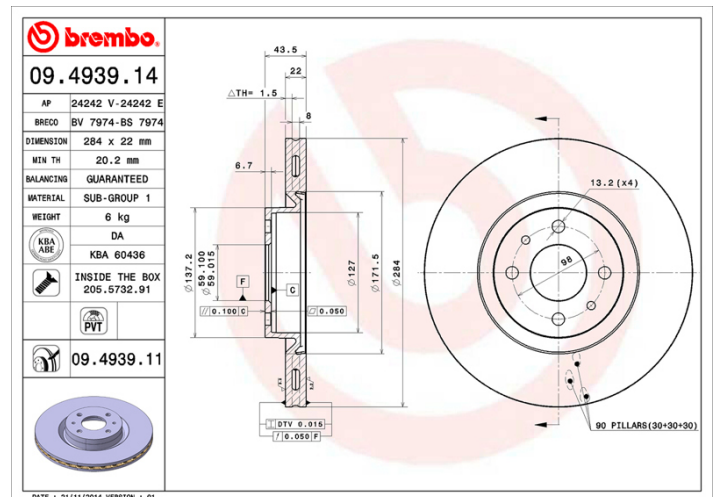

- ✓ OE-equivalent
- ✓ Brembo quality
- ✓ ECE-R90 certificate
- ✓ Safety
- ✓ PVT ventilation
- ✓ Fastening screws

Technical specifications

EAN code
8020584012505

Axle
Front

Diameter Ø
284 mm

Thickness (TH)
22 mm

Height (A)
44 mm

Number of holes (C)
4

Brake disc type
Ventilated

Centering (B)
59 mm

Min. thickness
20,2 mm

Tightening torque
98 Nm

COMPATIBLE OE PART NUMBERS

46403088 ABARTH