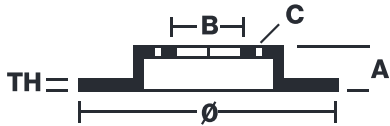

BRAKE DISC

09.4939.14

The **09.4939.14** brake disc is synonymous with reliability

The Brembo brake disc is fully interchangeable with an Original Equipment brake disc. The control of the entire production cycle allows Brembo to offer brake discs with outstanding performance levels, reliability, durability and comfort in all conditions of use. All Brembo brake discs are accompanied by the ECE-R90 homologation.

- ✓ OE-equivalent
- ✓ Brembo quality
- ✓ ECE-R90 certificate
- ✓ Safety
- ✓ PVT ventilation
- ✓ Fastening screws

Technical specifications

EAN code
8020584012505

Axle
Front

Diameter Ø
284 mm

Thickness (TH)
22 mm