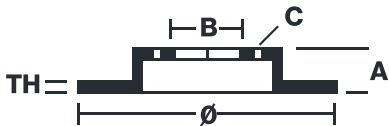

Technical specifications

EAN code
8020584012505

Axle
Front

Diameter Ø
284 mm

Thickness (TH)
22 mm

Height (A)
44 mm

Number of holes (C)
4

Brake disc type
Ventilated

Centering (B)
59 mm

Min. thickness
20,2 mm

Tightening torque
98 Nm