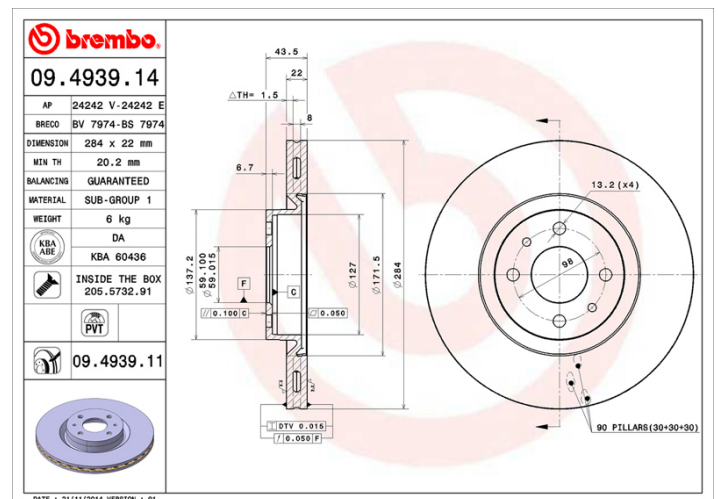

### Technical specifications

EAN code  
**8020584012505**

Axle  
**Front**

Diameter Ø  
**284** mm

Thickness (TH)  
**22** mm

Height (A)  
**44** mm

Number of holes (C)  
**4**

Brake disc type  
**Ventilated**

Centering (B)  
**59** mm

Min. thickness  
**20,2** mm

Tightening torque  
**98** Nm

COMPATIBLE VEHICLES