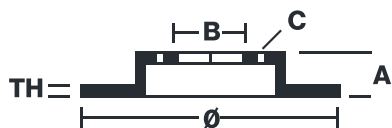

BRAKE DISC MAX

09.5058.75

The 09.5058.75 Max brake disc is synonymous with reliability

The Brembo Max brake disc features grooves on the braking surface. The special shape of the grooves generates greater fading resistance and constant renewal of friction material, quickly restoring optimum braking conditions. The UV paint completes the sporty look.

- ✓ Brembo quality
- ✓ ECE-R90 certificate
- ✓ Performance
- ✓ Sports driving
- ✓ Sporty look
- ✓ Anti-corrosion
- ✓ PVT ventilation
- ✓ Fastening screws

Technical specifications

EAN code	Axle	Diameter Ø
8020584012192	Front	284 mm
Thickness (TH)	Height (A)	Number of holes (C)
22 mm	39 mm	4
Brake disc type	Centering (B)	Min. thickness
Ventilated	59 mm	20,2 mm
Tightening torque		
86 Nm		