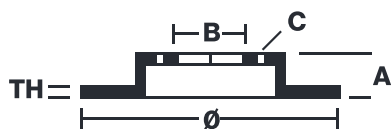

## 09.5180.30

The **09.5180.30** brake disc is synonymous with reliability

The Brembo brake disc is fully interchangeable with an Original Equipment brake disc. The control of the entire production cycle allows Brembo to offer brake discs with outstanding performance levels, reliability, durability and comfort in all conditions of use. All Brembo brake discs are accompanied by the ECE-R90 homologation.

### Technical specifications

EAN code  
**8020584518038**

Axle  
**Front**

Diameter  $\varnothing$   
**281** mm

Thickness (TH)  
**26** mm

Height (A)  
**44** mm

Number of holes (C)  
**4**

Brake disc type  
**Ventilated**