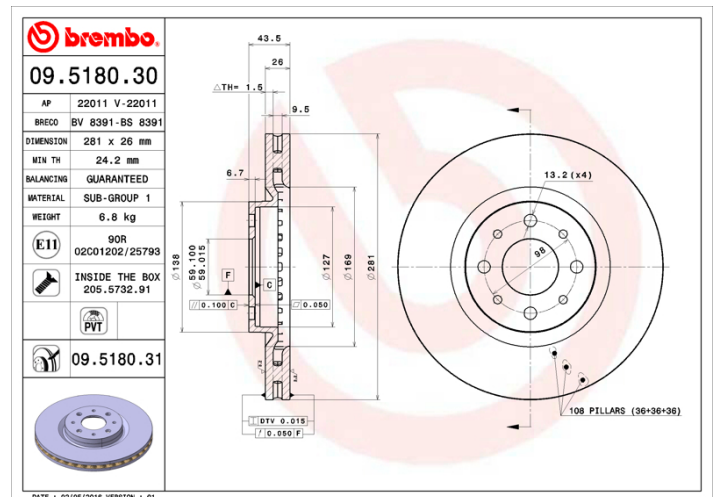

- ✓ OE-equivalent
- ✓ Brembo quality
- ✓ ECE-R90 certificate
- ✓ Safety
- ✓ PVT ventilation
- ✓ Fastening screws

Technical specifications

EAN code
8020584518038

Axle
Front

Diameter \varnothing
281 mm

Thickness (TH)
26 mm

Height (A)
44 mm

Number of holes (C)
4

Brake disc type
Ventilated

Centering (B)
59 mm

Min. thickness
24,2 mm

Tightening torque
98 Nm

COMPATIBLE VEHICLES

COMPATIBLE OE PART NUMBERS