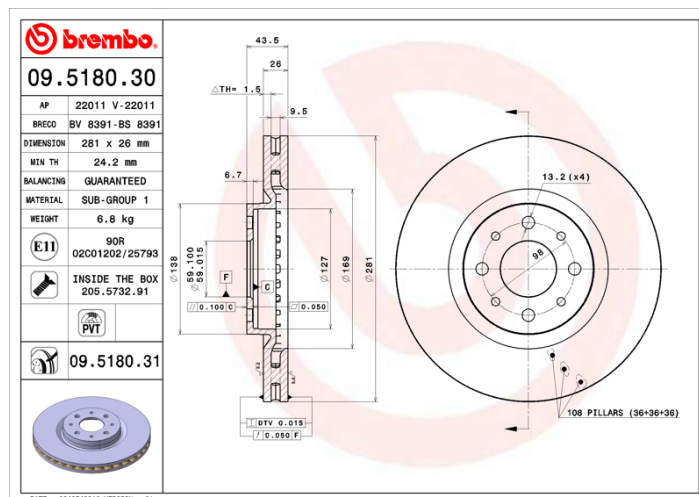

### Technical specifications

EAN code  
**8020584518038**

Axle  
**Front**

Diameter  $\varnothing$   
**281** mm

Thickness (TH)  
**26** mm

Height (A)  
**44** mm

Number of holes (C)  
**4**

Brake disc type  
**Ventilated**

Centering (B)  
**59** mm

Min. thickness  
**24,2** mm

Tightening torque  
**98** Nm

COMPATIBLE VEHICLES