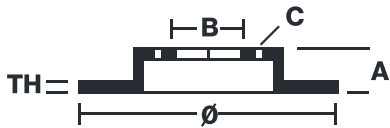

BRAKE DISC

09.5180.30

The **09.5180.30** brake disc is synonymous with reliability

The Brembo brake disc is fully interchangeable with an Original Equipment brake disc. The control of the entire production cycle allows Brembo to offer brake discs with outstanding performance levels, reliability, durability and comfort in all conditions of use. All Brembo brake discs are accompanied by the ECE-R90 homologation.

- ✓ OE-equivalent
- ✓ Brembo quality
- ✓ ECE-R90 certificate
- ✓ Safety
- ✓ PVT ventilation
- ✓ Fastening screws

Technical specifications

EAN code
8020584518038

Axle
Front

Diameter \varnothing
281 mm

Thickness (TH)
26 mm