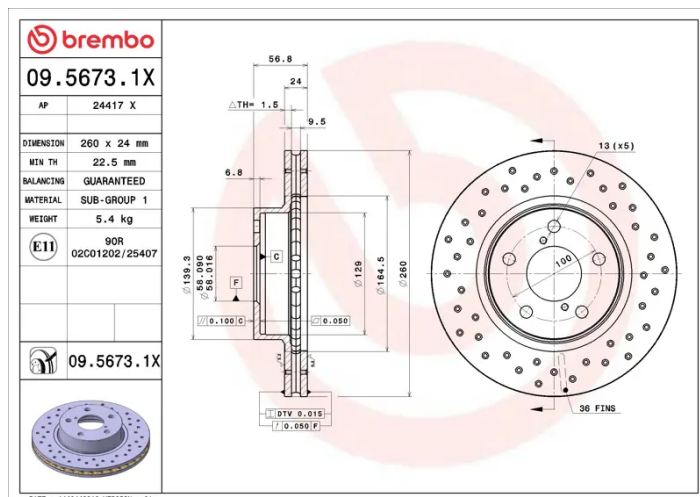

### Technical specifications

EAN code  
**8020584215357**

Axle  
**Front**

Diameter Ø  
**260 mm**

Thickness (TH)  
**24 mm**

Height (A)  
**57 mm**

Number of holes (C)  
**5**

Brake disc type  
**Ventilated**

Centering (B)  
**58 mm**

Min. thickness  
**22,5 mm**

Tightening torque  
**100 Nm**

COMPATIBLE VEHICLES