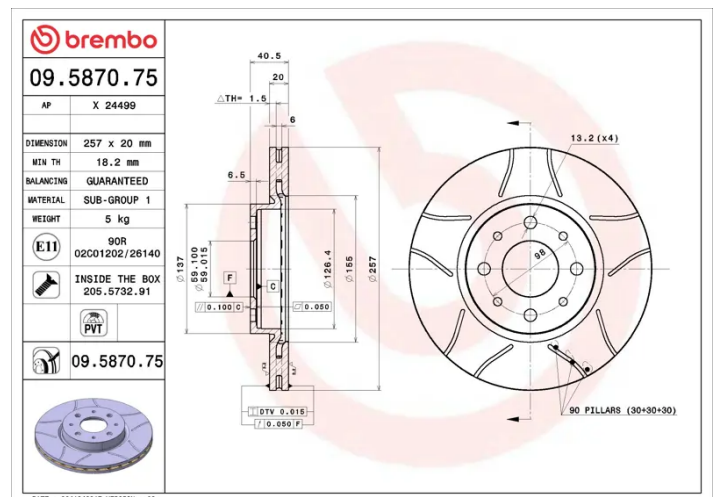

- ✓ Brembo quality
- ✓ ECE-R90 certificate
- ✓ Performance
- ✓ Sports driving
- ✓ Sporty look
- ✓ Anti-corrosion
- ✓ PVT ventilation
- ✓ Fastening screws

Technical specifications

EAN code
8020584011409

Axle
Front

Diameter Ø
257 mm

Thickness (TH)
20 mm

Height (A)
41 mm

Number of holes (C)
4

Brake disc type
Ventilated

Centering (B)
59 mm

Min. thickness
18,2 mm

Tightening torque
86 Nm