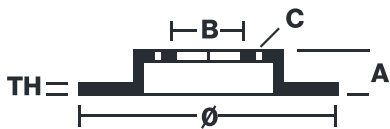

Technical specifications

EAN code
8020584011409

Axle
Front

Diameter Ø
257 mm

Thickness (TH)
20 mm

Height (A)
41 mm

Number of holes (C)
4

Brake disc type
Ventilated

Centering (B)
59 mm

Min. thickness
18,2 mm

Tightening torque
86 Nm