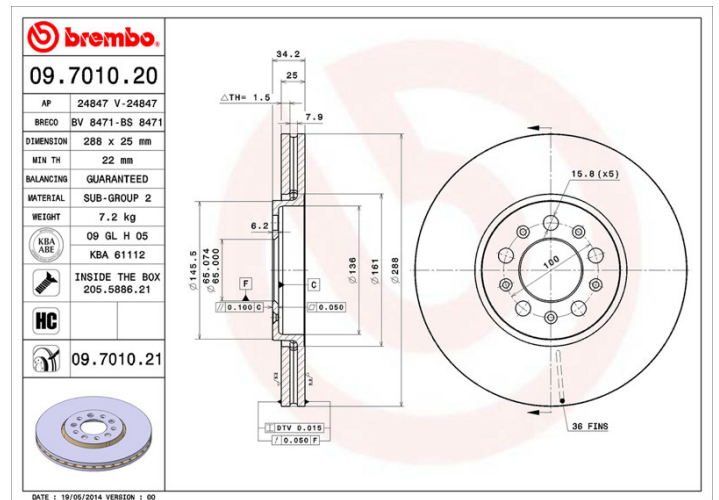

- ✓ OE-equivalent
- ✓ Brembo quality
- ✓ ECE-R90 certificate
- ✓ Safety
- ✓ High carbon
- ✓ Fastening screws

Technical specifications

EAN code **8020584701027** Axle **Front and rear**

Thickness (TH) **25 mm** Height (A) **34 mm**

Brake disc type **Ventilated** Centering (B) **65 mm**

Diameter \varnothing **288 mm**

Number of holes (C) **5**

Min. thickness **22 mm**

Tightening torque **120 Nm**

COMPATIBLE VEHICLES

COMPATIBLE OE PART NUMBERS