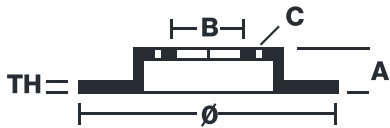

- ✓ OE-equivalent
- ✓ Brembo quality
- ✓ ECE-R90 certificate
- ✓ Safety
- ✓ High carbon
- ✓ Fastening screws

Technical specifications

EAN code **8020584701027** Axle **Front and rear**

Thickness (TH) **25 mm** Height (A) **34 mm**