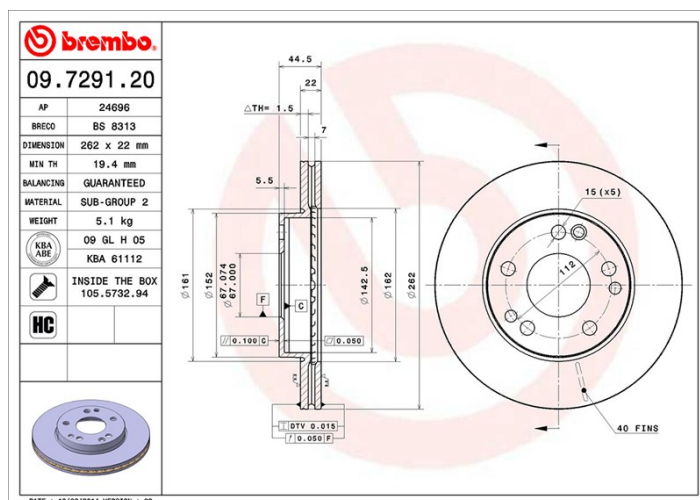

### Technical specifications

EAN code  
**8020584729120**

Axle  
**Front**

Diameter Ø  
**262** mm

Thickness (TH)  
**22** mm

Height (A)  
**45** mm

Number of holes (C)  
**5**

Brake disc type  
**Ventilated**

Centering (B)  
**67** mm

Min. thickness  
**19,4** mm

Tightening torque  
**120** Nm

COMPATIBLE VEHICLES