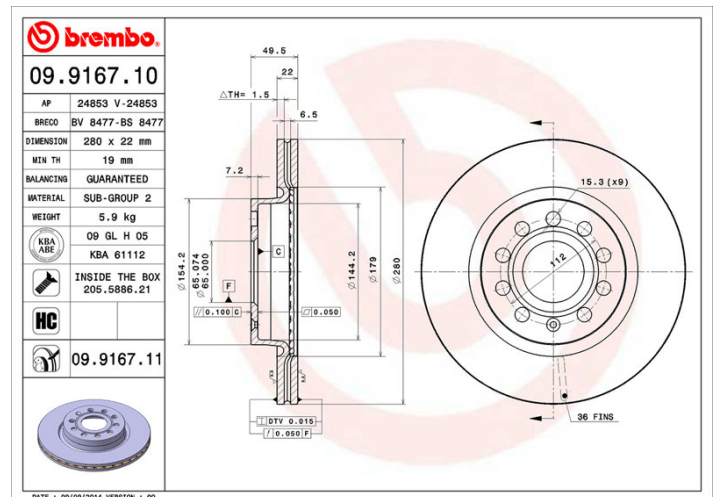

### Technical specifications

EAN code  
**8020584916711**

Axle  
**Front**

Diameter Ø  
**280** mm

Thickness (TH)  
**22** mm

Height (A)  
**50** mm

Number of holes (C)  
**5**

Brake disc type  
**Ventilated**

Centering (B)  
**65** mm

Min. thickness  
**19** mm

Tightening torque  
**120** Nm

COMPATIBLE VEHICLES