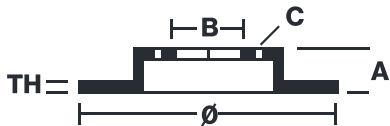

Technical specifications

EAN code
8020584916711

Axle
Front

Diameter Ø
280 mm

Thickness (TH)
22 mm

Height (A)
50 mm

Number of holes (C)
5

Brake disc type
Ventilated

Centering (B)
65 mm

Min. thickness
19 mm

Tightening torque
120 Nm