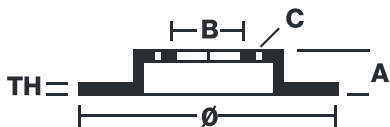

BRAKE DISC SPORT

09.B436.5S

Sport brake disc 09.B436.5S belongs to Brembo Cool Line

The Sport brake disc features TY3 grooves and the Brembo logo on the braking surface. These features provide an improved pedal feeling, more braking grip and greater fading resistance for better performance.

- ✓ Brembo quality
- ✓ ECE-R90 certificate
- ✓ Performance
- ✓ Sports driving
- ✓ Sporty look
- ✓ High carbon
- ✓ Fastening screws
- ✓ Fading resistance

Technical specifications

EAN code	Axle	Diameter Ø
-	Front	295 mm
Thickness (TH)	Height (A)	Number of holes (C)
28 mm	51 mm	5
Brake disc type	Centering (B)	Min. thickness
Ventilated	67 mm	26 mm
Tightening torque		
130 Nm		