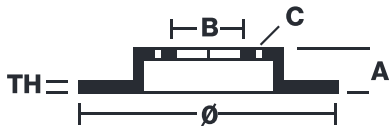

BRAKE DISC

09.C882.1S

The **09.C882.1S** brake disc is synonymous with reliability

The Brembo brake disc is fully interchangeable with an Original Equipment brake disc. The control of the entire production cycle allows Brembo to offer brake discs with outstanding performance levels, reliability, durability and comfort in all conditions of use. All Brembo brake discs are accompanied by the ECE-R90 homologation.

- ✓ OE-equivalent
- ✓ Brembo quality
- ✓ ECE-R90 certificate
- ✓ Safety
- ✓ High carbon
- ✓ PVT ventilation

Technical specifications

EAN code	Axle	Diameter Ø
-	Front	350 mm
Thickness (TH)	Height (A)	Number of holes (C)
34 mm	69 mm	5
Brake disc type	Centering (B)	Min. thickness
Ventilated	85 mm	32 mm
Tightening torque		
160 Nm		