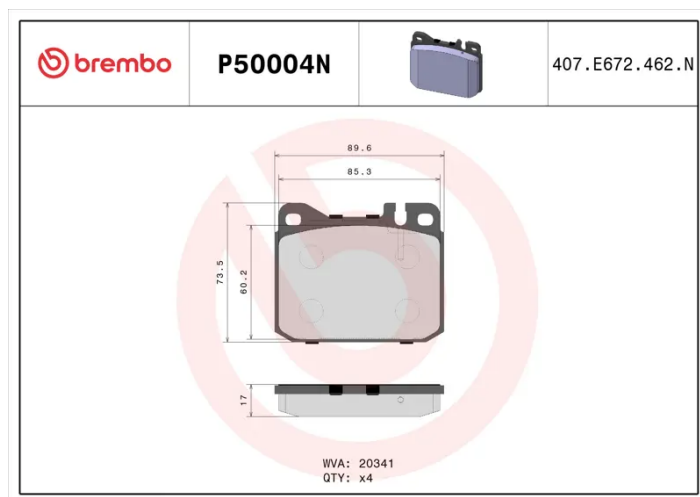

## Technical specifications

EAN code <b>8020584080351</b>	Axle <b>Front</b>	Thickness <b>17 mm</b>
Width <b>90 mm</b>	Height <b>74 mm</b>	Braking system <b>Teves</b>
Wear indicator <b>Prepared for wear indicator</b>	WVA number <b>20341</b>	Accessories <b>With anti-squeal shim</b>