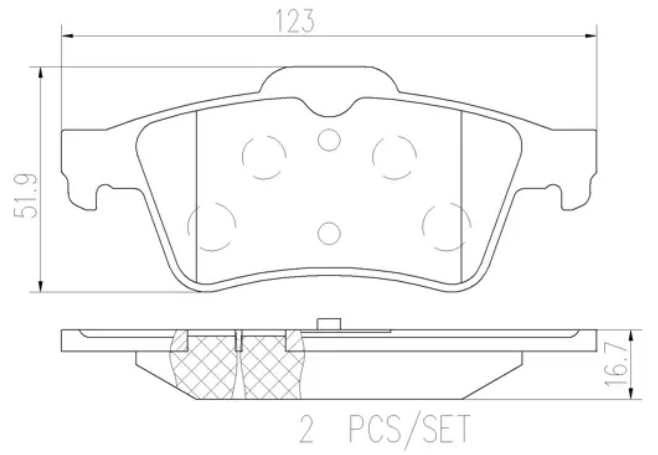

Technical specifications

EAN code
8020584099193

Axle
Rear

Thickness
17 mm

Width
123 mm

Height
52 mm

Braking system
Teves

Wear indicator
Prepared for wear indicator

WVA number
23482,24137

Accessories
With anti-squeal shim

COMPATIBLE VEHICLES