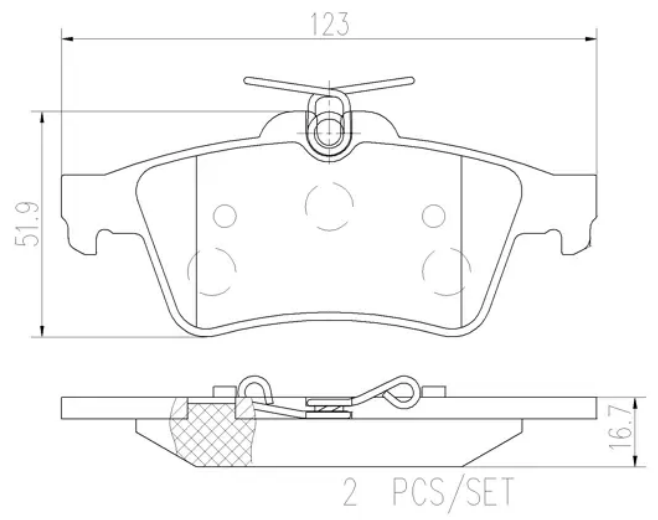

Technical specifications

EAN code
8020584099193

Axle
Rear

Thickness
17 mm

Width
123 mm

Height
52 mm

Braking system
Teves

Wear indicator
Prepared for wear indicator

WVA number
23482,24137

Accessories
With anti-squeal shim

COMPATIBLE VEHICLES