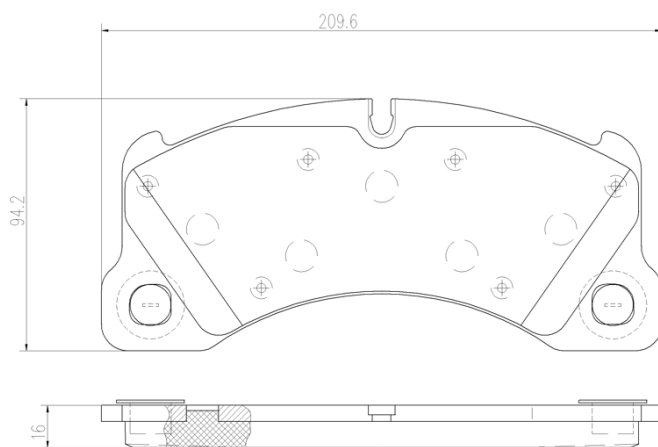

- ✓ OE-equivalent
- ✓ Brembo quality
- ✓ Safety
- ✓ Comfort
- ✓ Durability
- ✓ Dust reduction
- ✓ With accessories

Technical specifications

EAN code 8020584082980	Axle Front	Thickness 16 mm
Width 210 mm	Height 94 mm	Braking system Brembo
Wear indicator Prepared for wear indicator	WVA number 25007	Accessories With anti-squeal shim