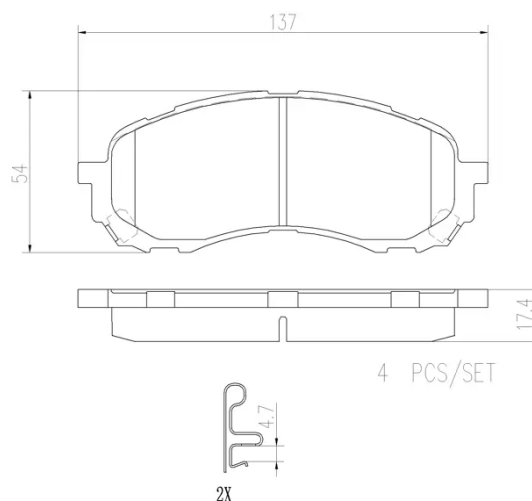

- ✓ OE-equivalent
- ✓ Brembo quality
- ✓ Safety
- ✓ Comfort
- ✓ Durability
- ✓ Dust reduction
- ✓ With accessories

Technical specifications

EAN code 8020584085417	Axle Front	Thickness 17 mm
Width 137 mm	Height 54 mm	Braking system Akebono
Wear indicator Acoustic	WVA number 24372	Accessories With anti-squeal shim