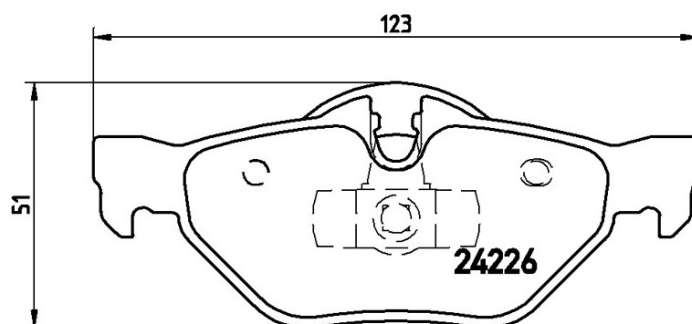

BRAKE PAD

P 06 038

The P 06 038 brake pad is synonymous with reliability

The Brembo brake pad guarantees ultimate safety when braking thanks to the use of more than 100 different compounds, designed according to the type of vehicle and use. Stopping distances reduced to a minimum, maximum driving comfort and silent operation are the most important features of Brembo materials. Brembo brake pads are supplied together with an extensive range of accessories and assembly kits for professional-standard installation.

- ✓ OE-equivalent
- ✓ Brembo quality
- ✓ ECE-R90 certificate
- ✓ Safety
- ✓ Performance
- ✓ Comfort

Technical specifications

EAN code	Axle	Thickness
8020584059364	Rear	17 mm
Width	Height	Braking system
123 mm	48 mm	Teves
Wear indicator	WVA number	Accessories
Prepared for wear indicator	24226,23926,23927	With piston clip