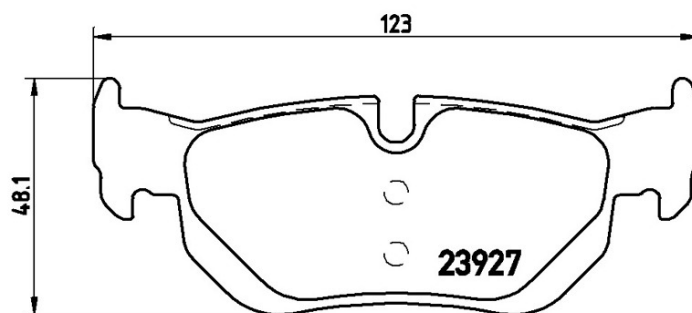

BRAKE PAD

P 06 038

The P 06 038 brake pad is synonymous with reliability

The Brembo brake pad guarantees ultimate safety when braking thanks to the use of more than 100 different compounds, designed according to the type of vehicle and use. Stopping distances reduced to a minimum, maximum driving comfort and silent operation are the most important features of Brembo materials. Brembo brake pads are supplied together with an extensive range of accessories and assembly kits for professional-standard installation.

- ✓ OE-equivalent
- ✓ Brembo quality
- ✓ ECE-R90 certificate
- ✓ Safety
- ✓ Performance
- ✓ Comfort

Technical specifications

EAN code	Axle	Thickness
8020584059364	Rear	17 mm
Width	Height	Braking system
123 mm	48 mm	Teves
Wear indicator	WVA number	Accessories
Prepared for wear indicator	24226,23926,23927	With piston clip