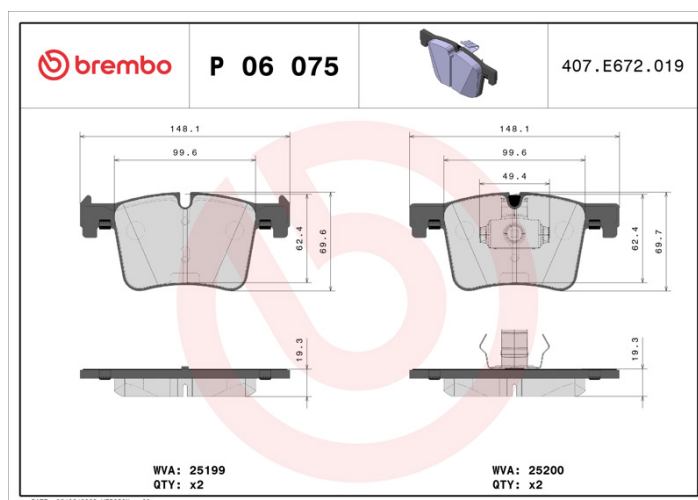

BRAKE PAD

P 06 075

The P 06 075 brake pad is synonymous with reliability

The Brembo brake pad guarantees ultimate safety when braking thanks to the use of more than 100 different compounds, designed according to the type of vehicle and use. Stopping distances reduced to a minimum, maximum driving comfort and silent operation are the most important features of Brembo materials. Brembo brake pads are supplied together with an extensive range of accessories and assembly kits for professional-standard installation.

- ✓ OE-equivalent
- ✓ Brembo quality
- ✓ ECE-R90 certificate
- ✓ Safety
- ✓ Performance
- ✓ Comfort

Technical specifications

EAN code 8020584102695	Axle Front	Thickness 19 mm
Width 148 mm	Height 70 mm	Braking system Bosch
Wear indicator Prepared for wear indicator	WVA number 25199,25200	Accessories With piston clip