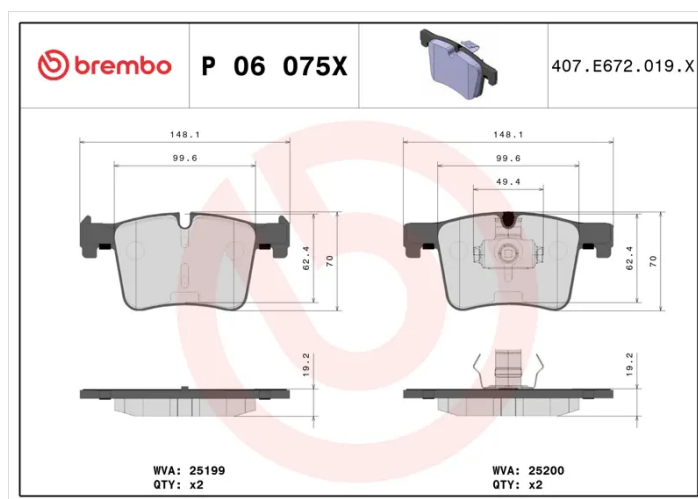

BRAKE PAD XTRA P 06 075X

The P 06 075X Xtra brake pad is synonymous with reliability

Brembo Xtra brake pads, developed to enhance the advantages of the Xtra and Max discs, are made using the special BRM X L01 compound which consists of more than 30 different components. Compared with the compound used for original-equivalent pads, the new solution assures a higher friction coefficient, which translates to more precise and stable braking, at both high and low temperatures. All this makes for greater driving comfort and improved pedal modularity, without compromising the product's mileage output.

- ✓ OE-equivalent
- ✓ Brembo quality
- ✓ ECE-R90 certificate
- ✓ Safety
- ✓ Performance
- ✓ Sports driving

Technical specifications

EAN code 8020584068632	Axle Front	Thickness 19 mm
Width 148 mm	Height 70 mm	Braking system Bosch
Wear indicator Prepared for wear indicator	WVA number 25199,25200	