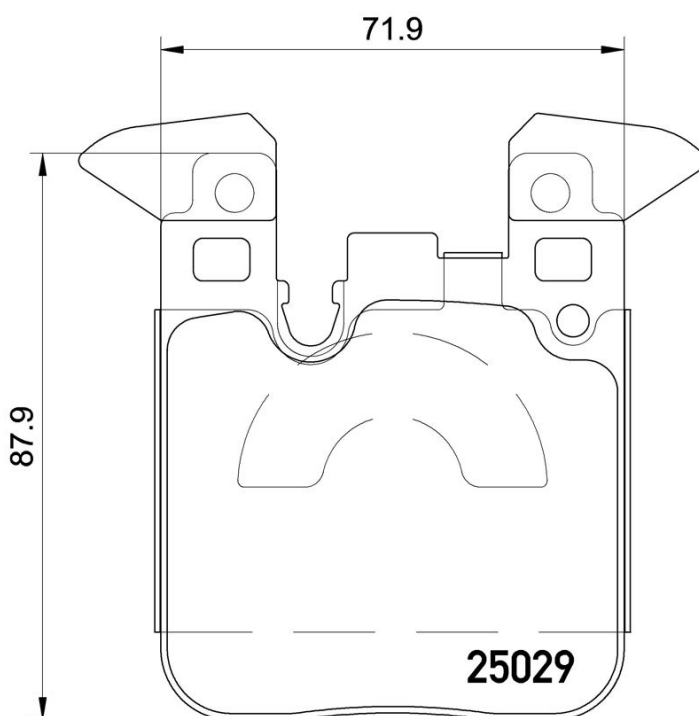

BRAKE PAD

P 06 087

The P 06 087 brake pad is synonymous with reliability

The Brembo brake pad guarantees ultimate safety when braking thanks to the use of more than 100 different compounds, designed according to the type of vehicle and use. Stopping distances reduced to a minimum, maximum driving comfort and silent operation are the most important features of Brembo materials. Brembo brake pads are supplied together with an extensive range of accessories and assembly kits for professional-standard installation.

- ✓ OE-equivalent
- ✓ Brembo quality
- ✓ ECE-R90 certificate
- ✓ Safety
- ✓ Performance
- ✓ Comfort

Technical specifications

| | | |
|------------------------------------|--------------|--|
| EAN code | Axle | Thickness |
| 8020584111611 | Rear | 17 mm |
| Width | Height | Braking system |
| 72 mm | 88 mm | Brembo |
| Wear indicator | WVA number | Accessories |
| Prepared for wear indicator | 25029 | With anti-squeal shim With counterweights |