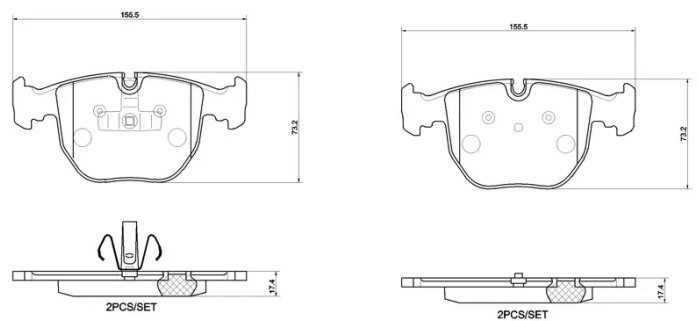

BRAKE PAD

P 06 118

The P 06 118 brake pad is synonymous with reliability

The Brembo brake pad guarantees ultimate safety when braking thanks to the use of more than 100 different compounds, designed according to the type of vehicle and use. Stopping distances reduced to a minimum, maximum driving comfort and silent operation are the most important features of Brembo materials. Brembo brake pads are supplied together with an extensive range of accessories and assembly kits for professional-standard installation.

- ✓ OE-equivalent
- ✓ Brembo quality
- ✓ ECE-R90 certificate
- ✓ Safety
- ✓ Performance
- ✓ Comfort

Technical specifications

EAN code	Axle	Thickness
8020584125625	Rear	17 mm
Width	Height	
155 mm	73 mm	
Wear indicator	WVA number	Accessories
Without	24992,24993	With anti-squeal shim