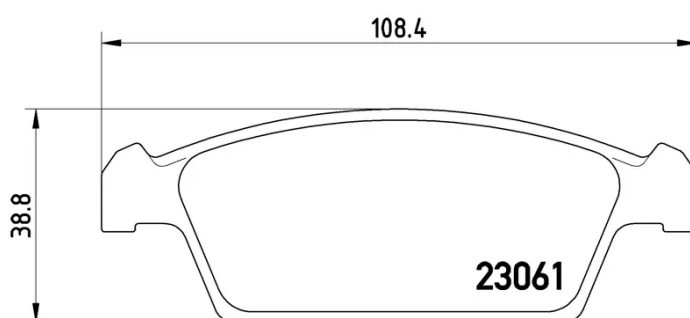

BRAKE PAD

P 15 001

The P 15 001 brake pad is synonymous with reliability

The Brembo brake pad guarantees ultimate safety when braking thanks to the use of more than 100 different compounds, designed according to the type of vehicle and use. Stopping distances reduced to a minimum, maximum driving comfort and silent operation are the most important features of Brembo materials. Brembo brake pads are supplied together with an extensive range of accessories and assembly kits for professional-standard installation.

- ✓ OE-equivalent
- ✓ Brembo quality
- ✓ ECE-R90 certificate
- ✓ Safety
- ✓ Performance
- ✓ Comfort

Technical specifications

EAN code	Axle	Thickness
8020584050545	Front	14 mm
Width	Height	Braking system
108 mm	39 mm	Sumitomo
Wear indicator	WVA number	Accessories
Without	23061	With anti-squeal shim