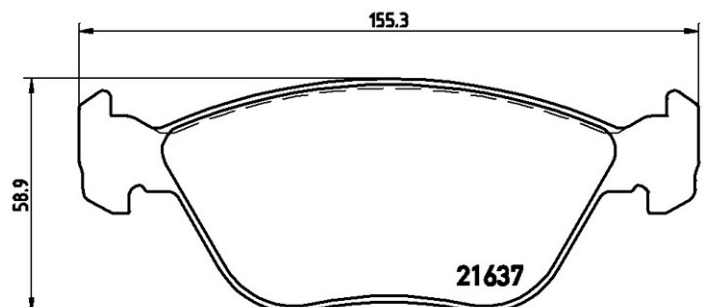

### Technical specifications

EAN code	Axle	Thickness
<b>8020584051474</b>	<b>Front</b>	<b>19 mm</b>
Width	Height	Braking system
<b>155 mm</b>	<b>59 mm</b>	<b>Teves</b>
Wear indicator	WVA number	Accessories
<b>Electric</b>	<b>23289,21637</b>	<b>With piston clip</b>