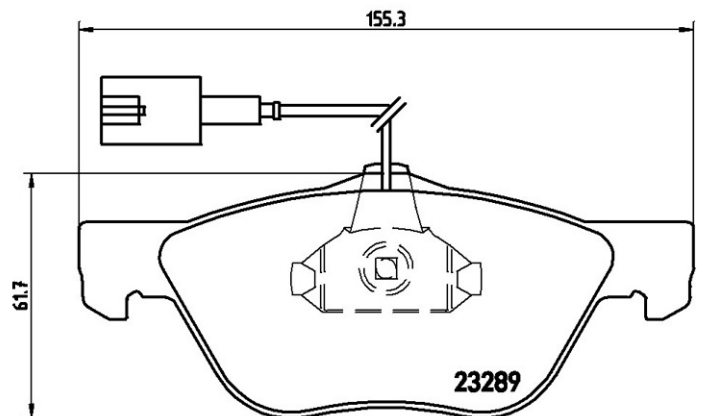

### Technical specifications

EAN code	Axle	Thickness
<b>8020584051474</b>	<b>Front</b>	<b>19 mm</b>
Width	Height	Braking system
<b>155 mm</b>	<b>59 mm</b>	<b>Teves</b>
Wear indicator	WVA number	Accessories
<b>Electric</b>	<b>23289,21637</b>	<b>With piston clip</b>