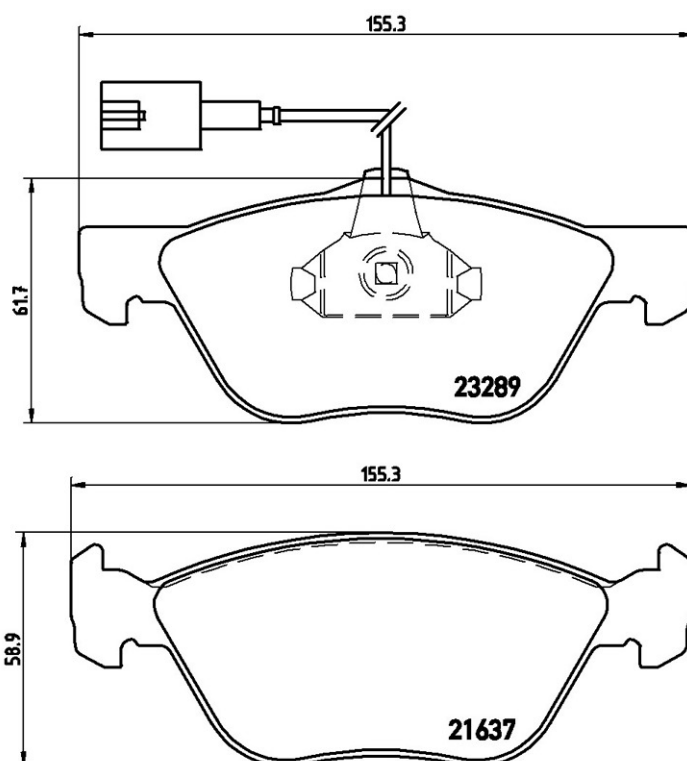

### Technical specifications

EAN code	Axle	Thickness
<b>8020584121443</b>	<b>Front</b>	<b>19 mm</b>
Width	Height	Braking system
<b>155 mm</b>	<b>59 mm</b>	<b>Teves</b>
Wear indicator	WVA number	
<b>Electric</b>	<b>23289,21637</b>	